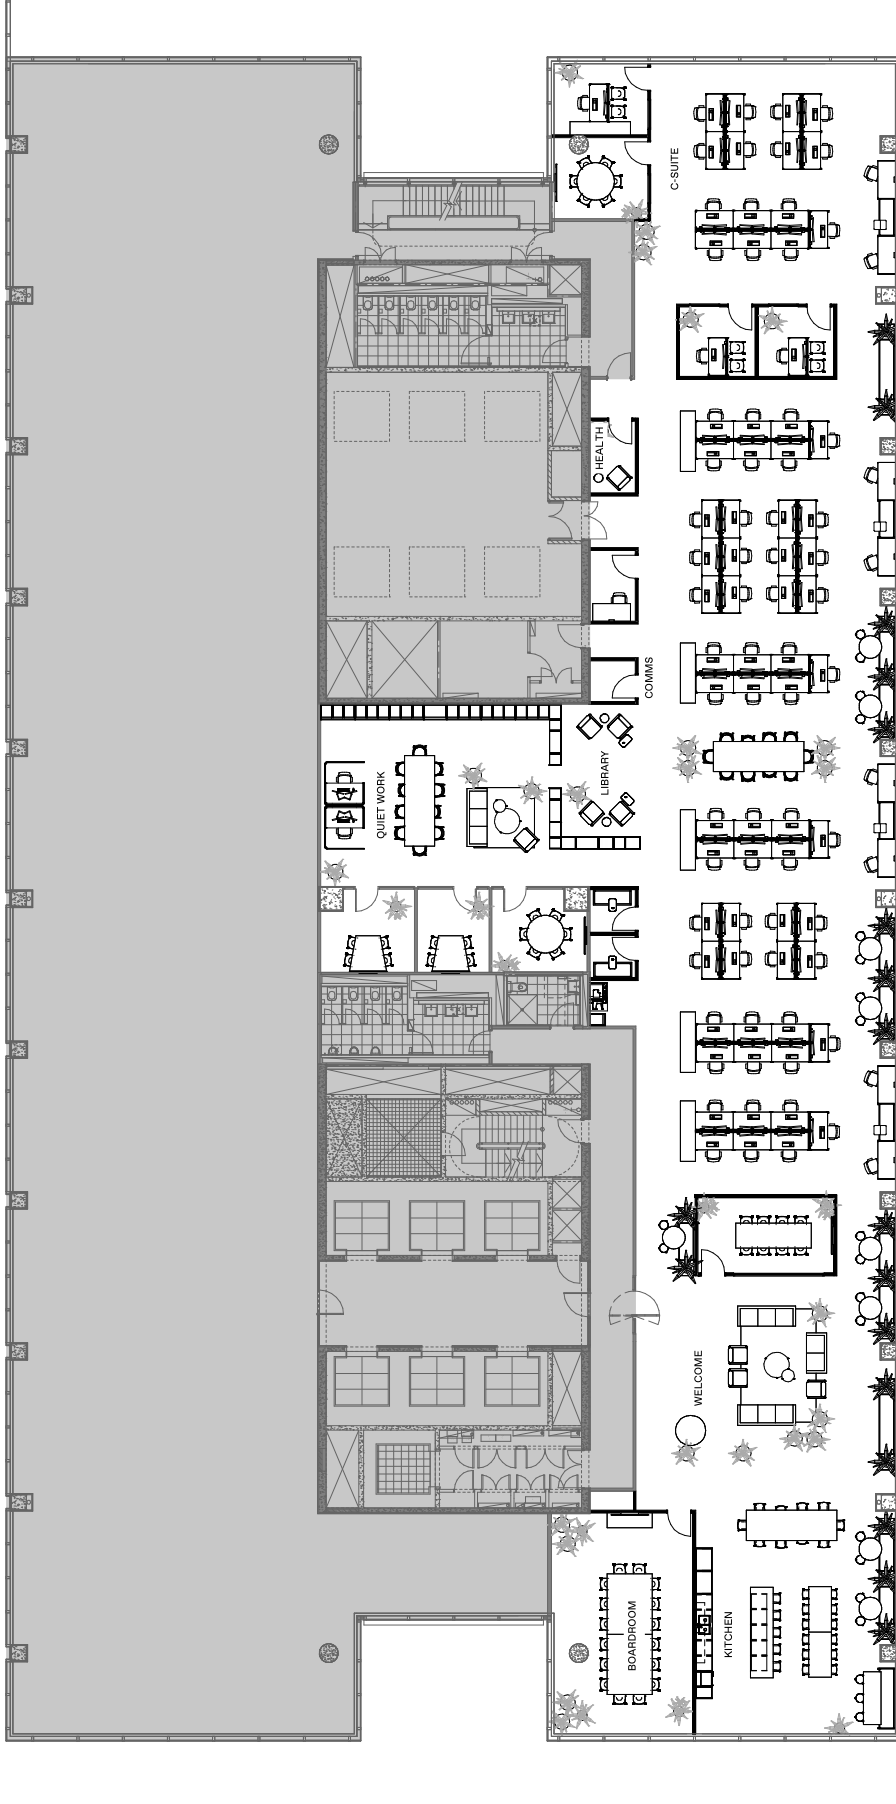

GPT PREMIUM SUITES
181W - LEVEL 17
FLOOR PLAN
14.07.22

TENANCY 1 (925 SQ.M)

DENSITY = 1:11
WORKPOINTS = 83
WORKSTATION SIZE = 1500